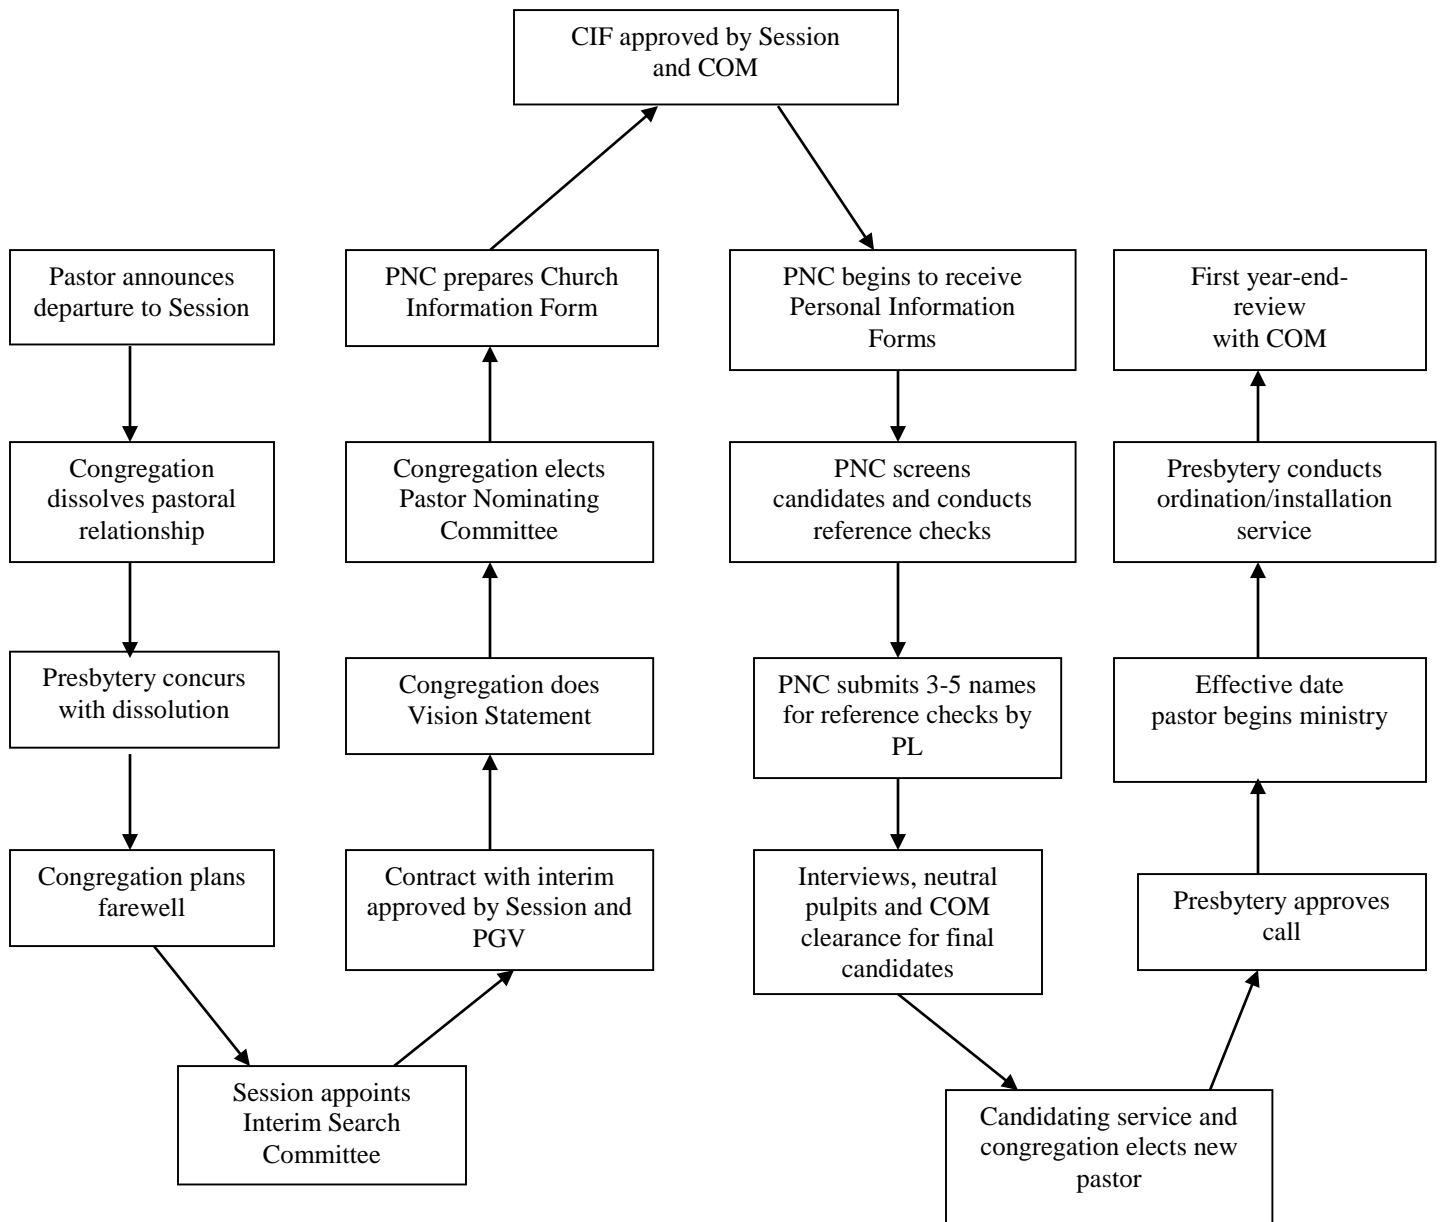

Transition from Pastor Leaving to New Pastor Arriving Including the Call of an Interim

(Check each box as tasks are completed.)

Abbreviations:
 PL – Presbytery Leader
 PGV – Presbytery of Genesee Valley
 COM – Committee on Ministry
 PNC – Pastor Nominating Committee
 CIF – Church Information Form
 PIF – Personal Information Form

[This chart might be used to make a bulletin board to keep the congregation informed about the search process.]